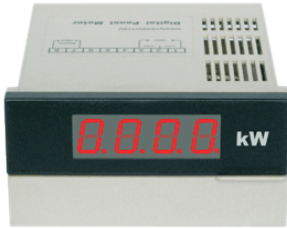

### Digital Panel Meter LNK24

Function/Size	Type Designation	Article No.
<b>Digital Power Meter(LNK24)</b>		
48×48	LNK24-48KW	K2401
72×72	LNK24-72KW	K2402
96×96	LNK24-96KW	K2403

### Digital Panel Meter - LNK24

- It is electric measurement which direct reflect the current voltage,Hz,Cos power consumption of the circuit
- It can be stalled in cabinets and panel boards

### Function

Name	Digital Power Meter(LNK24)		
Type Size(mm)	DP-96 96×96	DP-72 72×72	DP-48 48×48